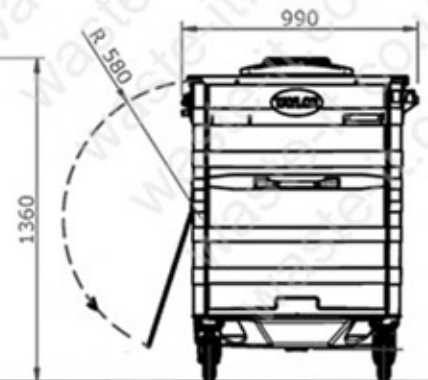

*Hazardous WEEE is charged in addition to the collection at 40p per kilo & £30.00 EA Levy

Empty Weight 102KG
Built to EN840 standards

Waste-IT Ltd, Unit 3,
Basingstoke Business Centre, Winchester Road,
Basingstoke, Hants, RG22 4AU
AATF – WEE/VD0006ZT/ATF